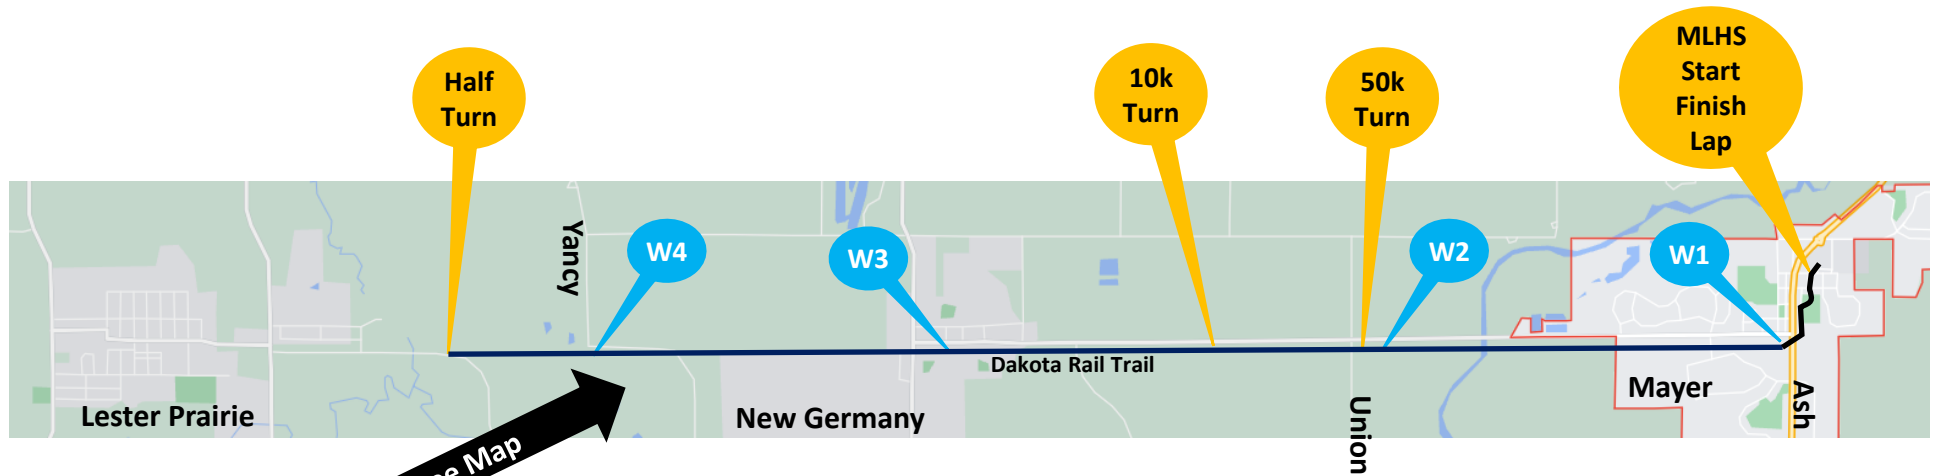

## The Courses

- 10k: Start → 10k Turn → Finish
- Half Marathon: Start → Half Turn → Finish
- Marathon: do entire Half Marathon course twice
- 50k: do entire Marathon course + Start → 50k Turn → Finish

## Mayer Lutheran High School <-> Dakota Rail Trail

Follow the pink signs – they will get you there and get you back

- Go south from the Start/Finish/Lap line
- Turn west (right) onto **5<sup>th</sup> St**
- Turn south (left) onto **Birch Ave**
- At **4<sup>th</sup> St** continue south (straight) onto **asphalt path**
- In park follow paths to the west (right)
- Turn south (left) onto **Birch Alley**
- Turn west (right) onto **1<sup>st</sup> St**
- Cross **Ash Ave** and continue west on **Dakota Rail Trail**